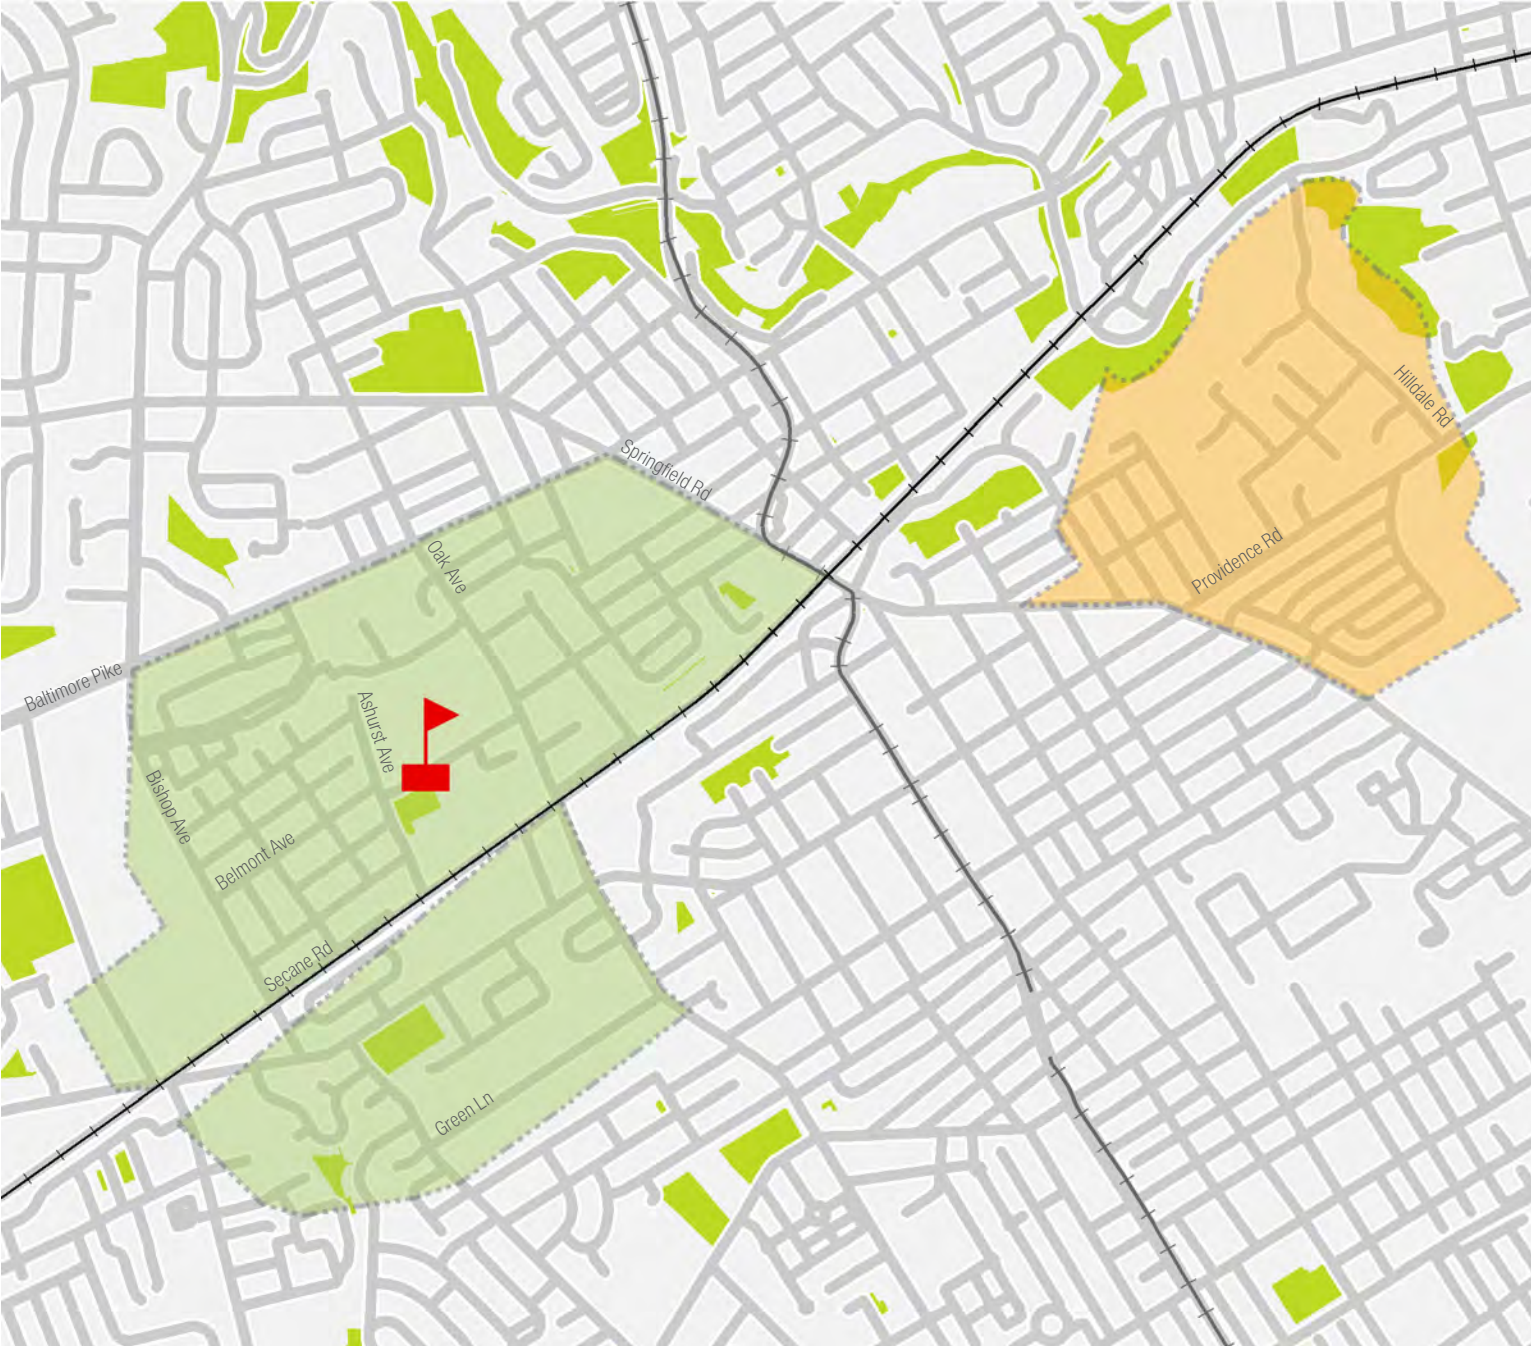

## LEGEND

-  School
-  Suggested Walking Route
-  Crossing Guards
-  Traffic Signal
-  Student Access Point
-  Estimated Walking Time
-  SEPTA Regional Rail Lines

**SEPTA:**

**Bus Routes:**

107, 109

**Regional Rail Line Routes**

# PRIMOS ELEMENTARY SCHOOL

## SUGGESTED WALKING ROUTES TO SCHOOL

Please note: This map is intended for informational purposes only. These are suggested routes compared to the conditions of other routes. The Upper Darby School District cannot and does not guarantee the safety of these routes or the persons utilizing them, and assumes no responsibility or liability. The UDSD encourages parents and students to use this map to explore options for commuting between home and school and for choosing the most appropriate commuting option based upon their knowledge or route conditions and the specific needs and/or experience level of their child.

**LEGEND**

-  School
-  Walk Zone
-  Bus Zone
-  SEPTA Trolley Lines
-  SEPTA Regional Rail Lines

**PRIMOS ELEMENTARY SCHOOL**

WALK & BUS ZONES